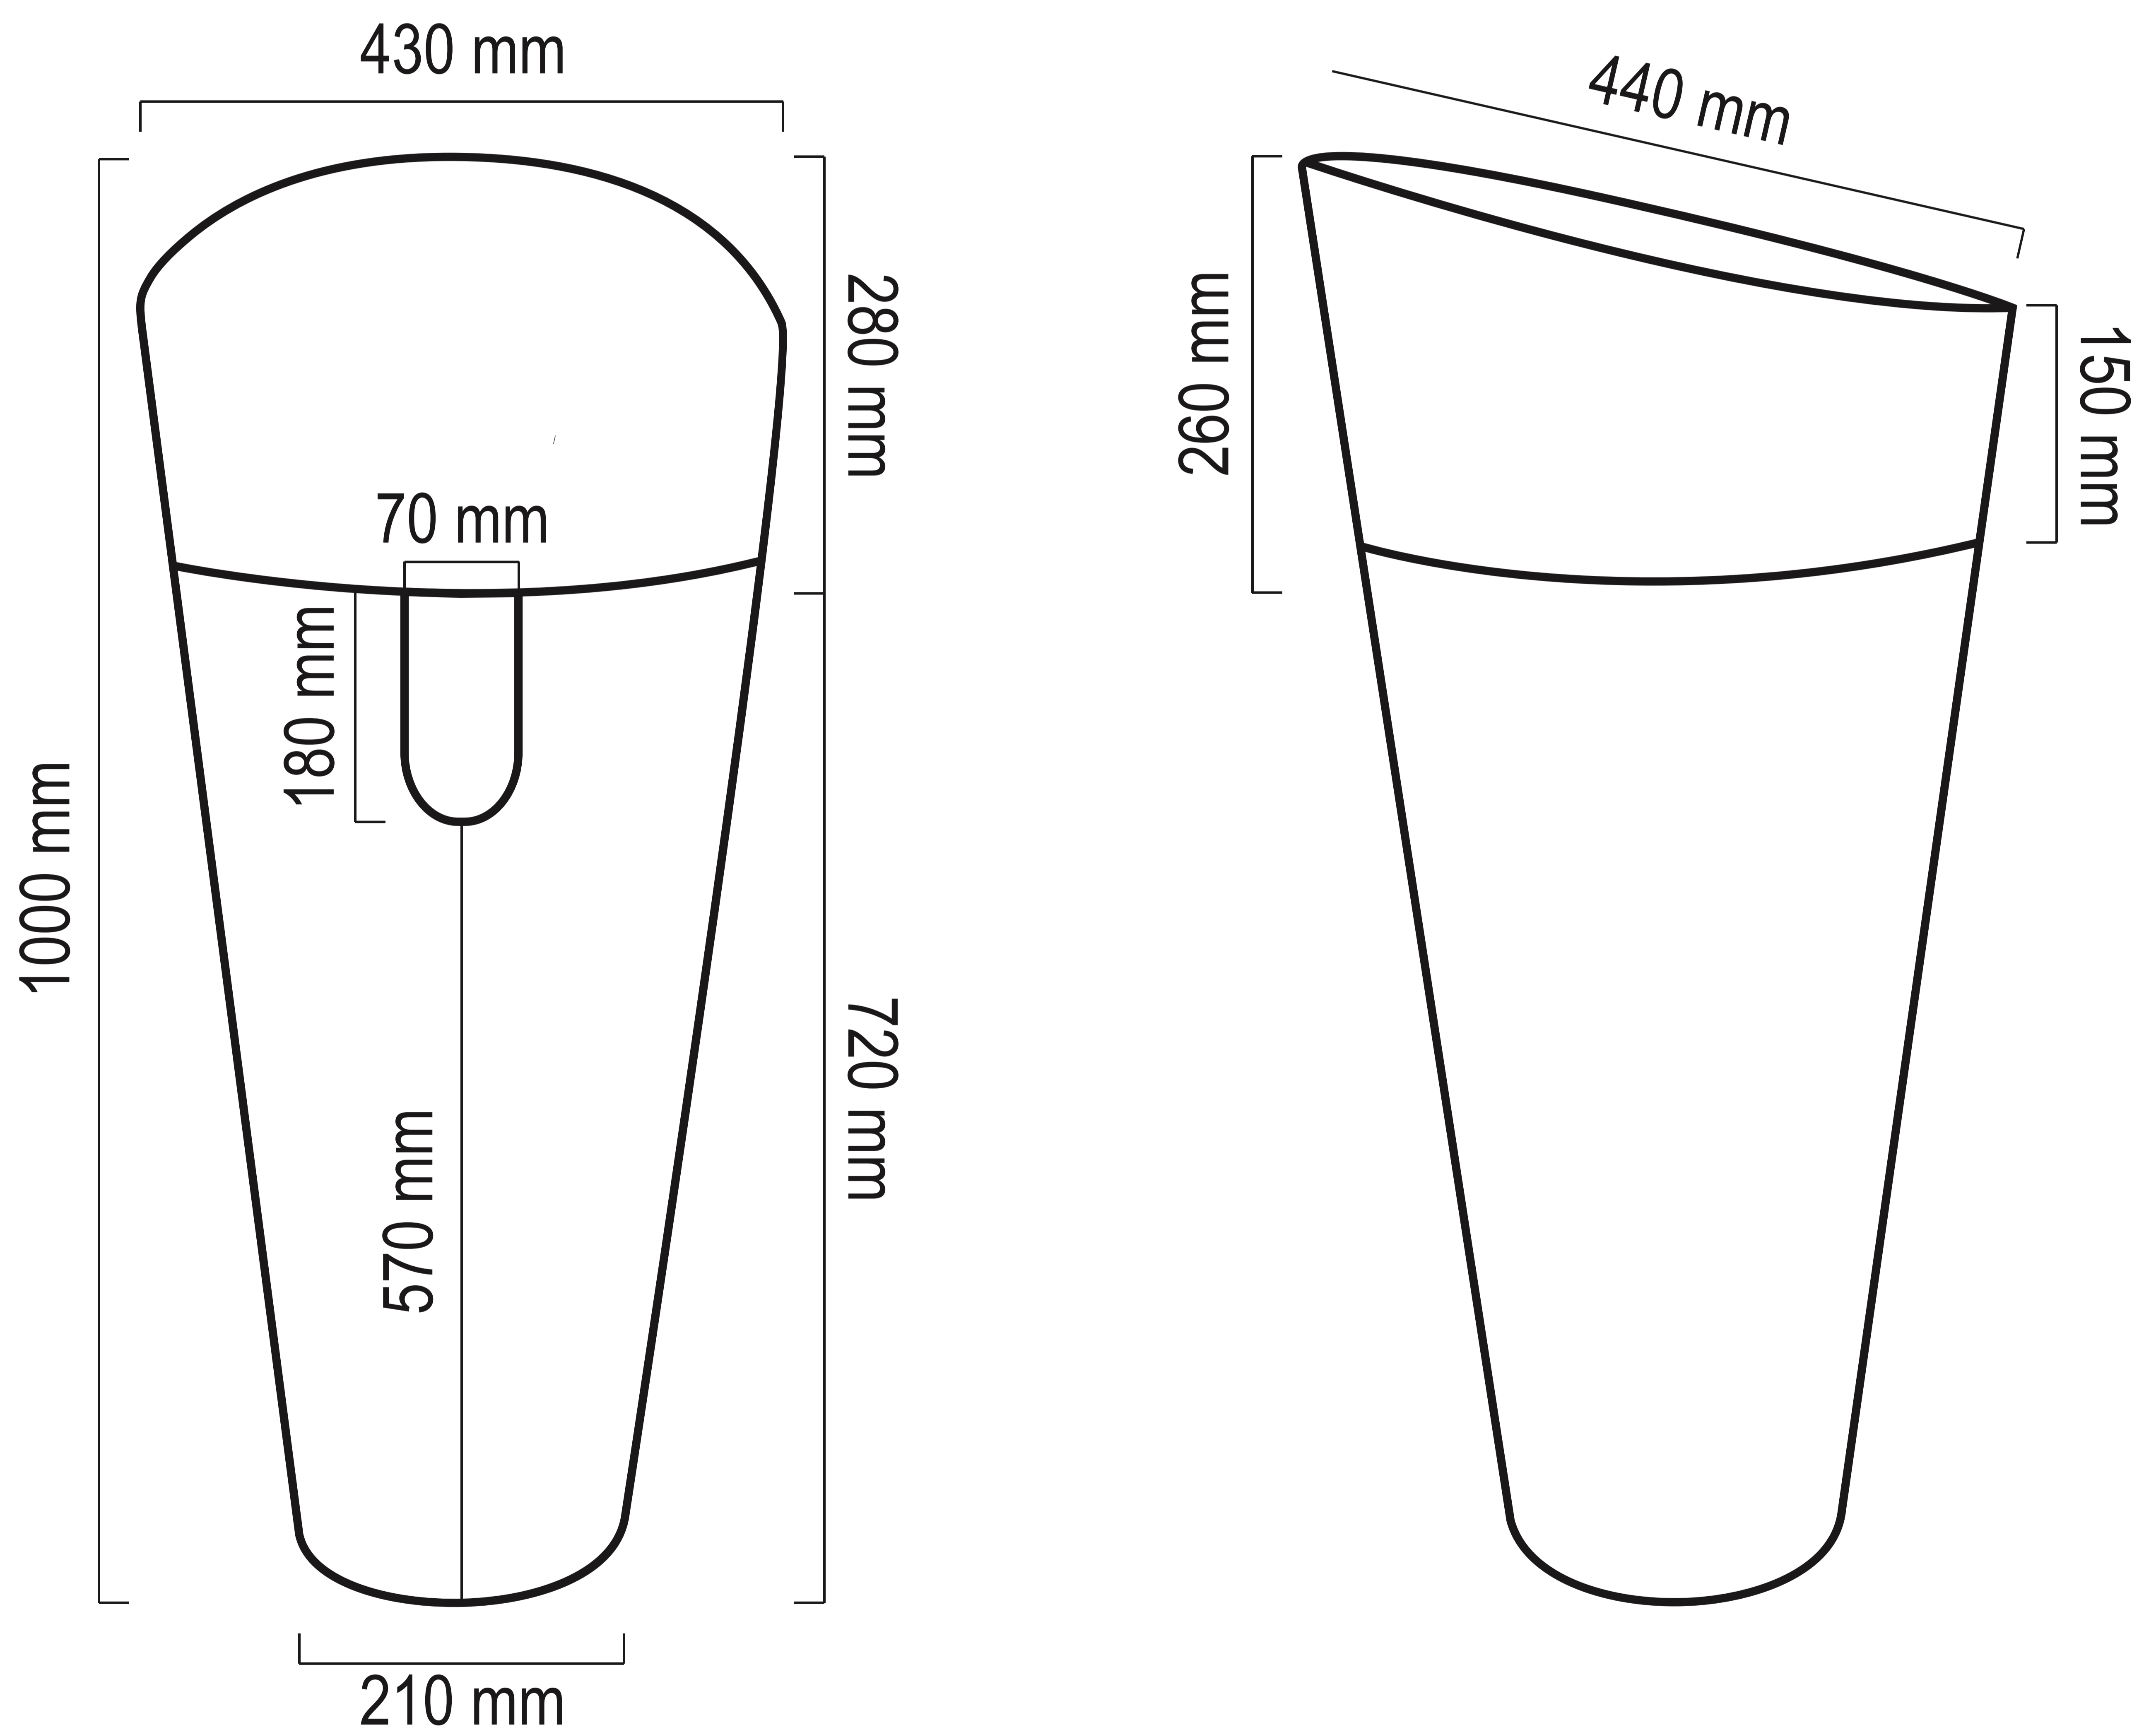

Stone Pedestal Wash Basin - Sophia

Product Code : 9055

Technical Drawing

All dimension are in **mm**